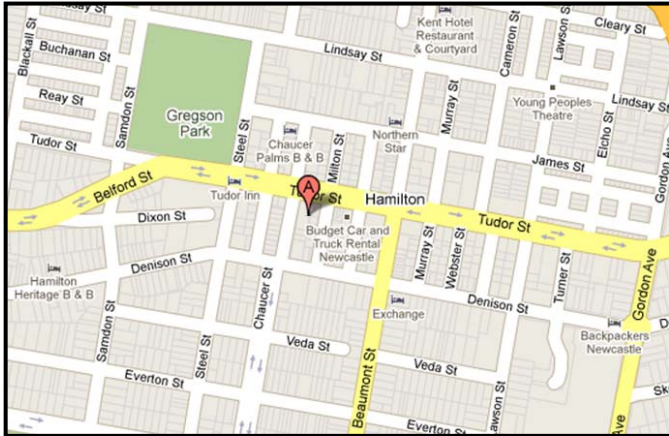

NEWCASTLE – Hamilton

Hamilton RSL: 119 Tudor Street, Hamilton
Phone: (02) 9211 4110 (Broadway Office)

Email: enquiries@barmax.com.au

Courses held at this location:

Dress regulations for this location:

RSA **RCG** **1st AID** **FSS** : Casual Clothing can be worn to these courses. Enclosed shoes must be worn.

Transport – How can I get there?

CAR – Street parking is available, try to avoid parking on Beaumont Street.

BUS – Take any bus to Hamilton station or along Beaumont St, near Donald St.
Hamilton RSL > Tudor Streets and Beaumont.

TRAIN – From Hamilton Station, go south 1 block along Beaumont St to Gallipoli Club, further south to the Kent Hotel. Further along Beaumont turn right into Tudor St, the Hamilton RSL is between Milton and Chaucer Streets.